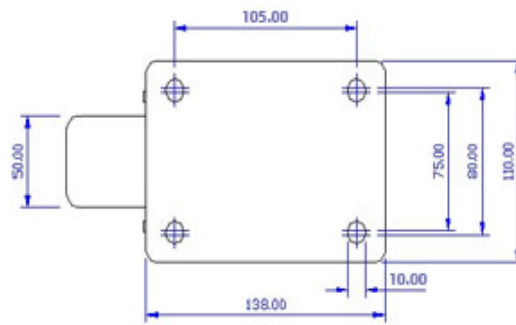

FRONT VIEW

TOP VIEW

ALL DIMENSIONS ARE IN "mm"

SAB-102S-MCI