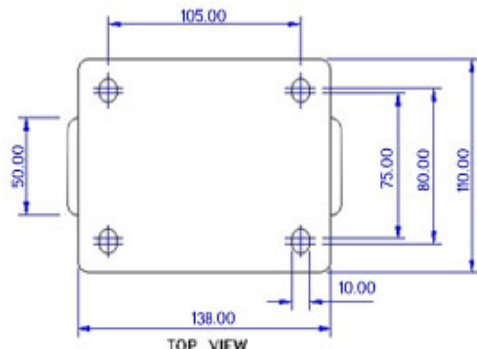

FRONT VIEW

TOP VIEW

ALL DIMENSIONS ARE IN "mm"

SAB-82R-MCI