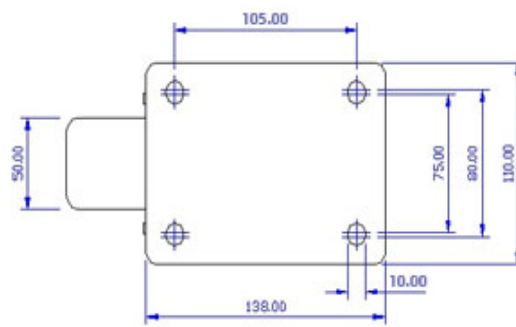

FRONT VIEW

TOP VIEW

ALL DIMENSIONS ARE IN "mm"

SAB-82S-MCI