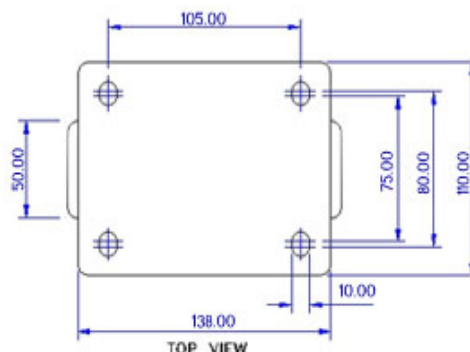

FRONT VIEW

TOP VIEW

ALL DIMENSIONS ARE IN "mm"

SAB-52R-MCI