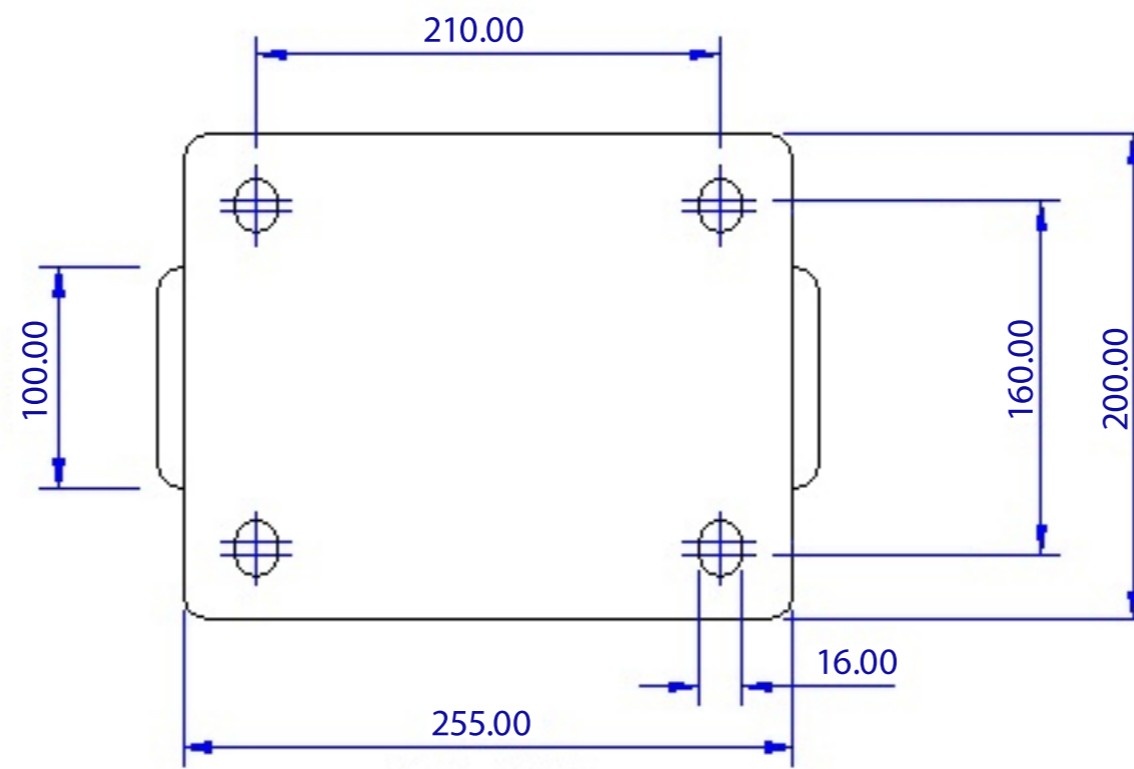

FRONT VIEW

TOP VIEW

ALL DIMENSIONS ARE IN "mm".

ABE75-124R-DF