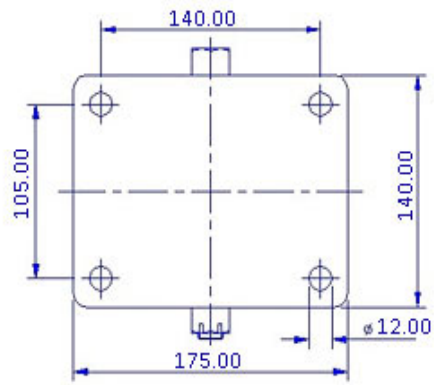

FRONT VIEW

TOP VIEW

ALL DIMENSIONS ARE IN "mm"

DABLP-1022R-DF