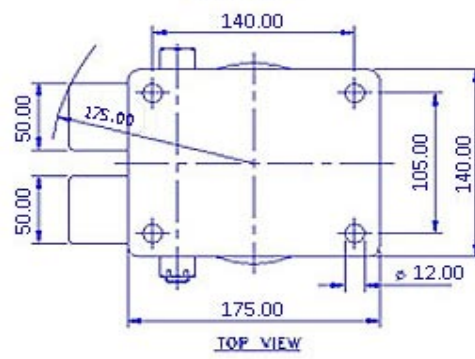

FRONT VIEW

ALL DIMENSIONS ARE IN "mm"

DABLP-822S-DF