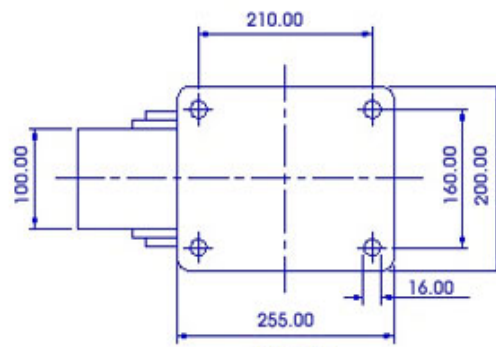

FRONT VIEW

TOP VIEW

ALL DIMENSIONS ARE IN "mm"

ABE75-84S-SFS