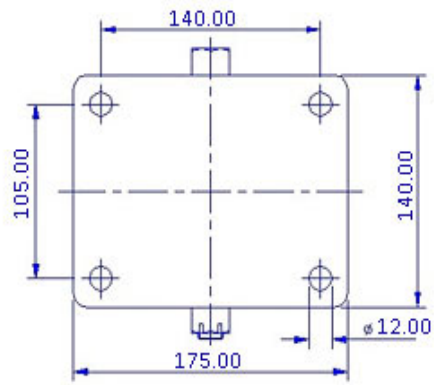

FRONT VIEW

TOP VIEW

ALL DIMENSIONS ARE IN "mm"

DABLP-522R-DF