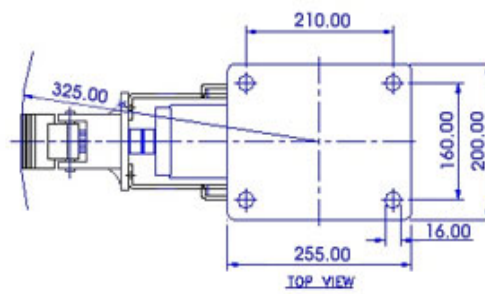

FRONT VIEW

TOP VIEW

ALL DIMENSIONS ARE IN "mm"

ABE75-84S-SFS-WFB