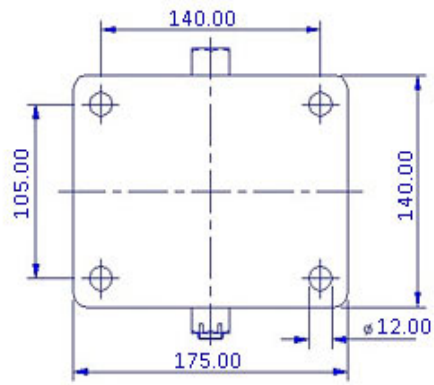

FRONT VIEW

TOP VIEW

ALL DIMENSIONS ARE IN "mm"

DABLP-822R-MCI