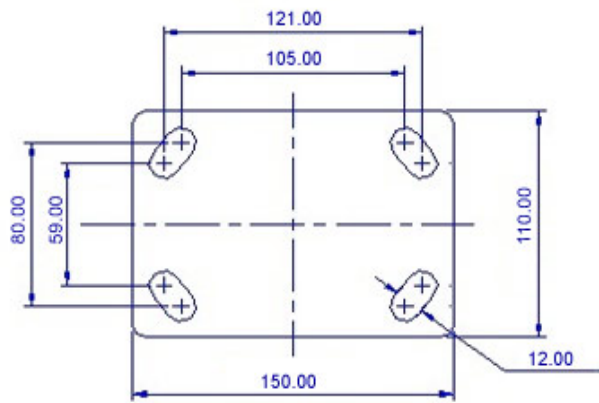

FRONT VIEW

TOP VIEW

ALL DIMENSIONS ARE IN "mm"

GRDE-52R-MCI