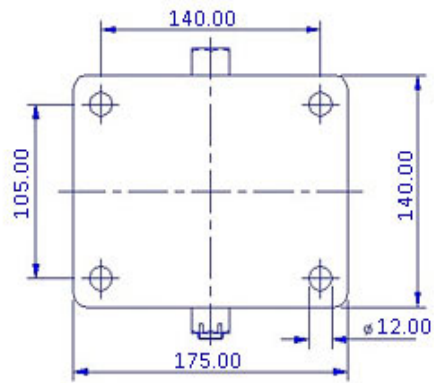

FRONT VIEW

TOP VIEW

ALL DIMENSIONS ARE IN "mm"

DABLP-522R-MCI