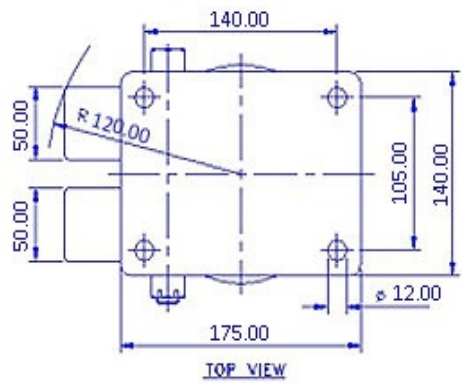

FRONT VIEW

TOP VIEW

ALL DIMENSIONS ARE IN "mm"

DABLP-522S-MCI