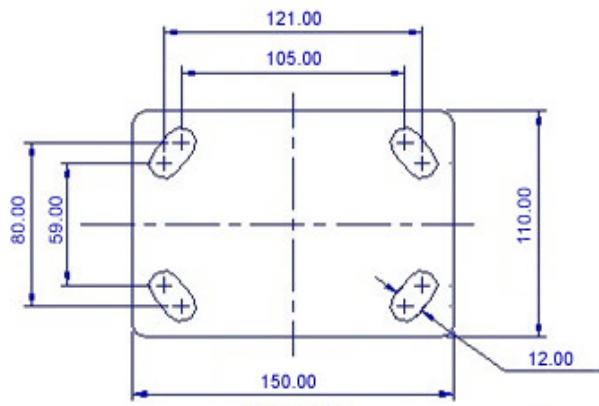

FRONT VIEW

TOP VIEW

ALL DIMENSIONS ARE IN "mm"

GRDE-82R-DF