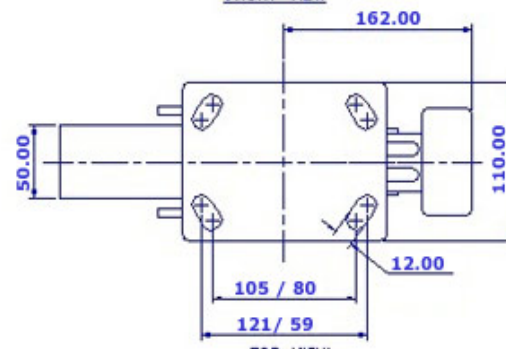

FRONT VIEW

TOP VIEW

ALL DIMENSIONS ARE IN "mm"

GRDE-82S-DF-TL