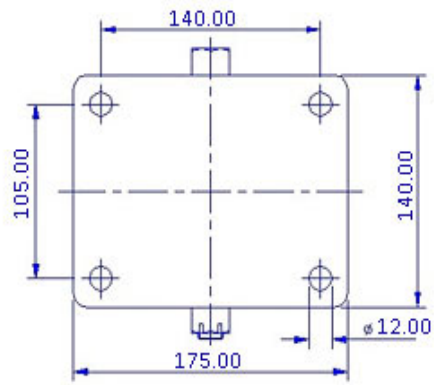

FRONT VIEW

TOP VIEW

ALL DIMENSIONS ARE IN "mm"

DABLP-1022R-SEB