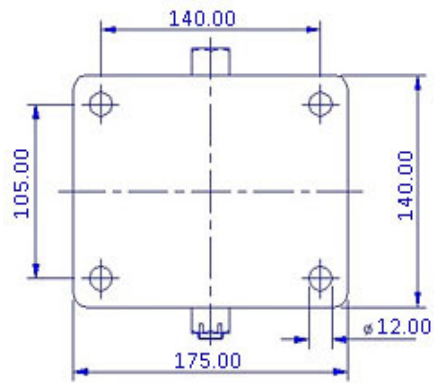

FRONT VIEW

TOP VIEW

ALL DIMENSIONS ARE IN "mm"

DABLP-822R-SEB