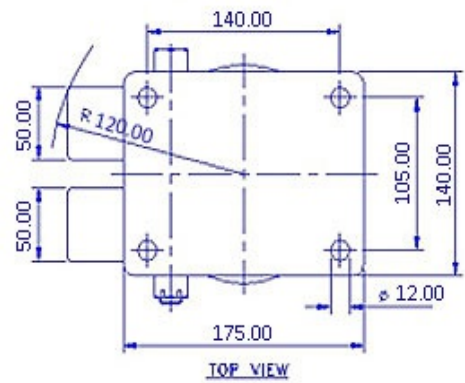

FRONT VIEW

TOP VIEW

ALL DIMENSIONS ARE IN "mm"

DABLP-522S-SEB