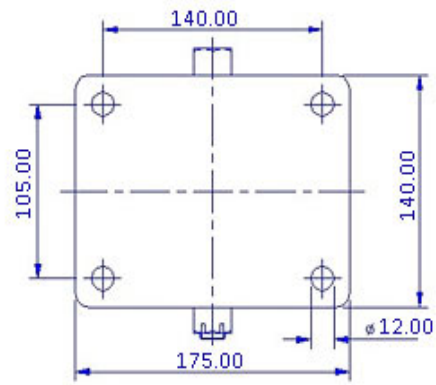

FRONT VIEW

TOP VIEW

ALL DIMENSIONS ARE IN "mm"

DABLP-1022R-MCNY