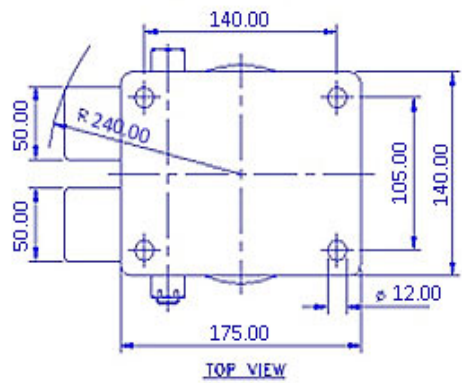

FRONT VIEW

TOP VIEW

ALL DIMENSIONS ARE IN "mm"

DABLP-1222S-MCNY