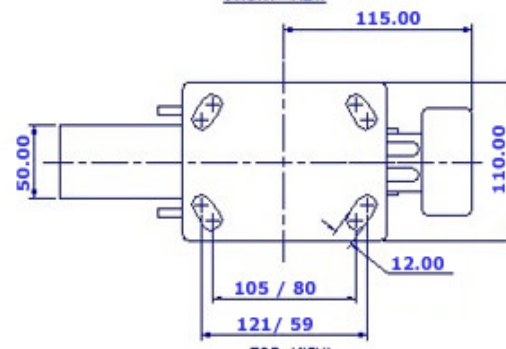

FRONT VIEW

TOP VIEW

ALL DIMENSIONS ARE IN "mm"

GRDE-52S-DF-TL