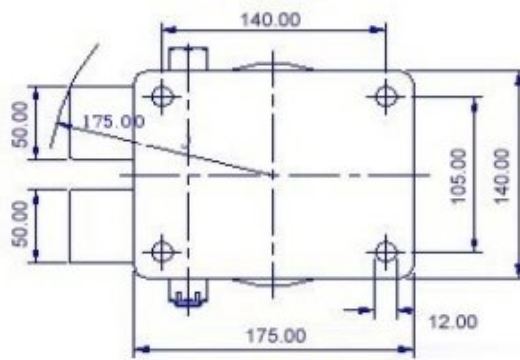

FRONT VIEW

TOP VIEW

ALL DIMENSIONS ARE IN "mm"

DABLP-822S-ME