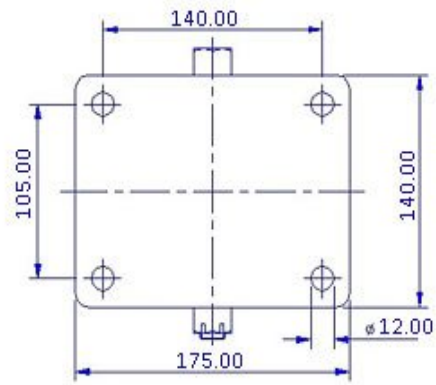

FRONT VIEW

TOP VIEW

ALL DIMENSIONS ARE IN "mm"

DABLP-1022R-SZS