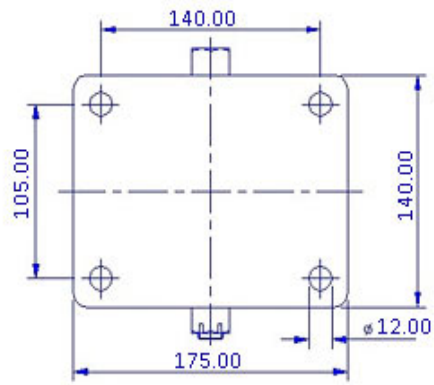

FRONT VIEW

TOP VIEW

ALL DIMENSIONS ARE IN "mm"

DABLP-622R-SZS