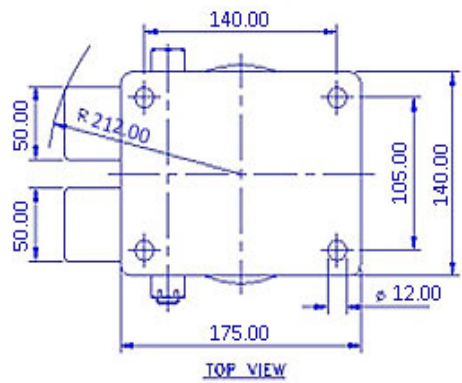

FRONT VIEW

TOP VIEW

ALL DIMENSIONS ARE IN "mm"

DABLP-1022S-SZS