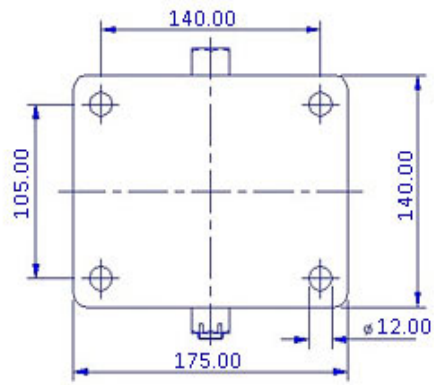

FRONT VIEW

TOP VIEW

ALL DIMENSIONS ARE IN "mm"

DABLP-622R-SAS