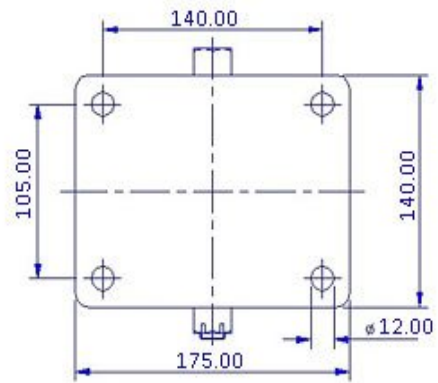

FRONT VIEW

TOP VIEW

ALL DIMENSIONS ARE IN "mm"

DABLP-522R-SAS