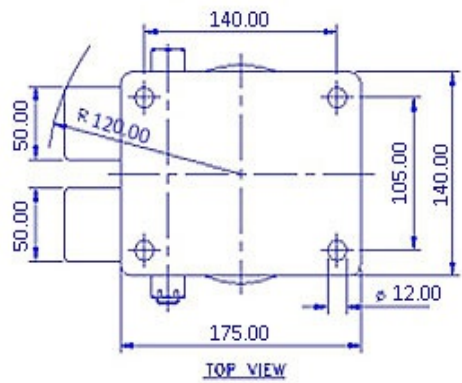

FRONT VIEW

TOP VIEW

ALL DIMENSIONS ARE IN "mm"

DABLP-522S-SAS