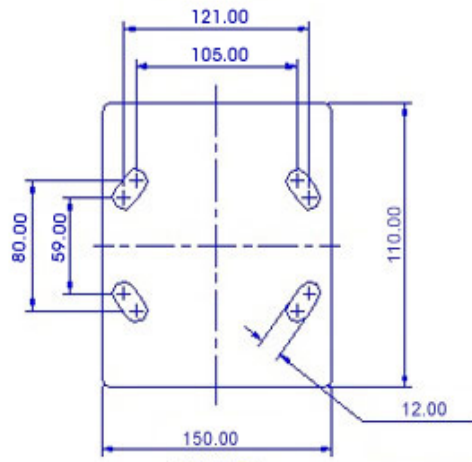

FRONT VIEW

TOP VIEW

ALL DIMENSIONS ARE IN "mm"

GRDDE-102R-MCI