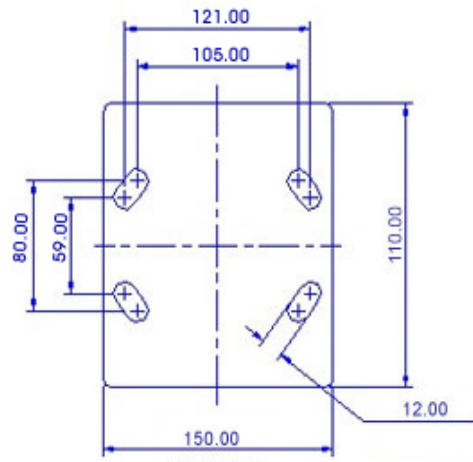

FRONT VIEW

TOP VIEW

ALL DIMENSIONS ARE IN "mm"

GRDDE-82R-MCI