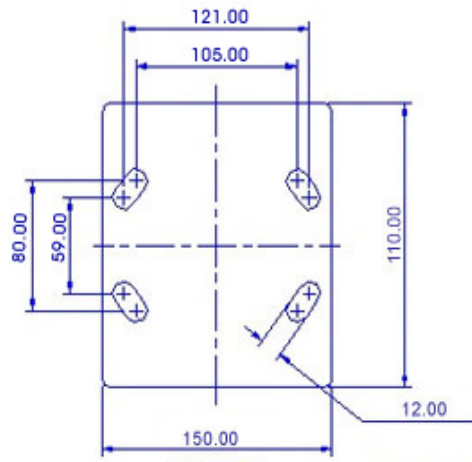

FRONT VIEW

TOP VIEW

ALL DIMENSIONS ARE IN "mm"

GRDDE-42R-MCI