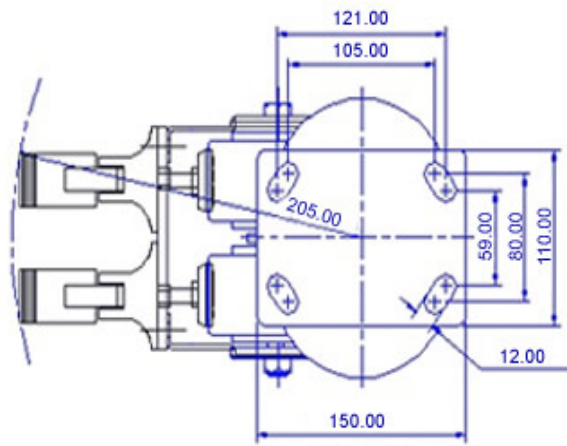

FRONT VIEW

TOP VIEW

ALL DIMENSIONS ARE IN "mm"

GRDDE-102S-MCI-WFB