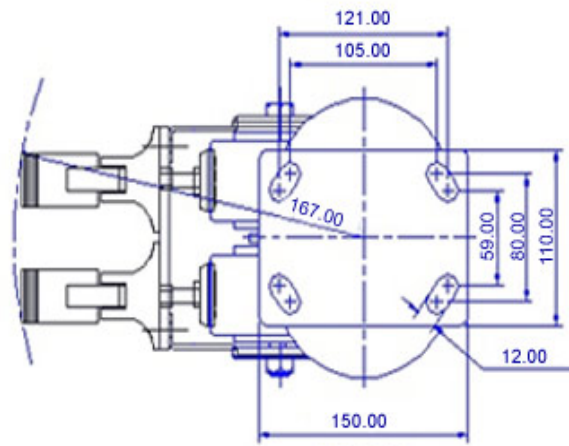

FRONT VIEW

TOP VIEW

ALL DIMENSIONS ARE IN "mm"

GRDDE-82S-MCI-WFB