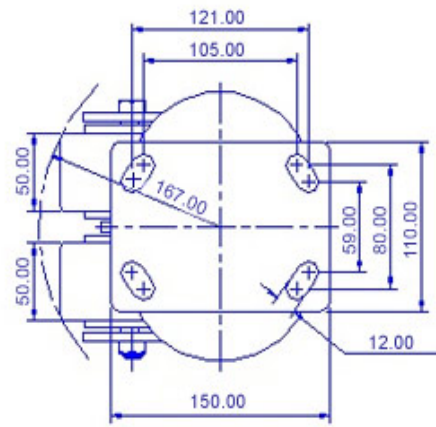

FRONT VIEW

TOP VIEW

ALL DIMENSIONS ARE IN "mm"

GRDDE-82S-MCI