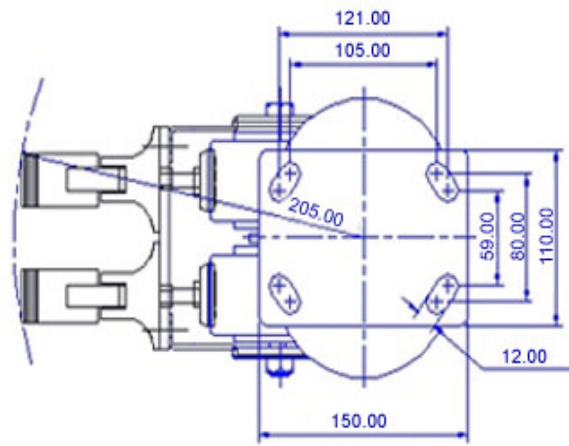

FRONT VIEW

TOP VIEW

ALL DIMENSIONS ARE IN "mm"

GRDDE-102S-MCI-WFB