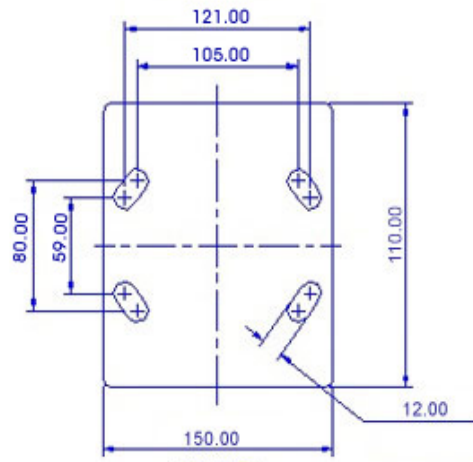

FRONT VIEW

TOP VIEW

ALL DIMENSIONS ARE IN "mm"

GRDDE-52R-MCNY