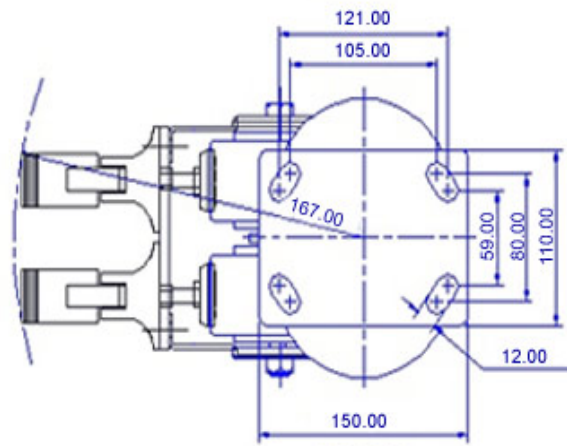

FRONT VIEW

TOP VIEW

ALL DIMENSIONS ARE IN "mm"

GRDDE-82S-MCNY-WFB