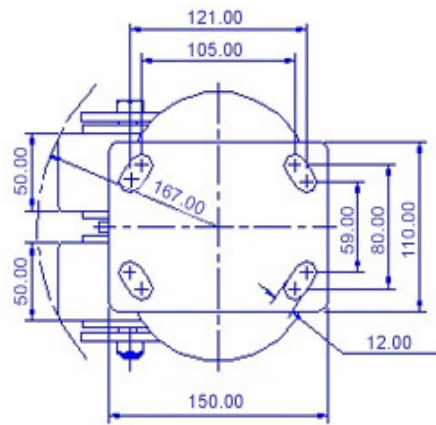

FRONT VIEW

TOP VIEW

ALL DIMENSIONS ARE IN "mm"

GRDDE-82S-MCNY