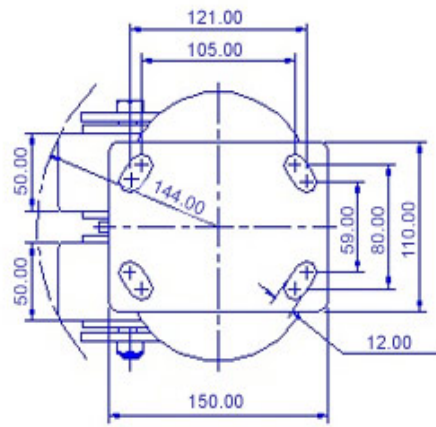

FRONT VIEW

TOP VIEW

ALL DIMENSIONS ARE IN "mm"

GRDDE-62S-MCNY