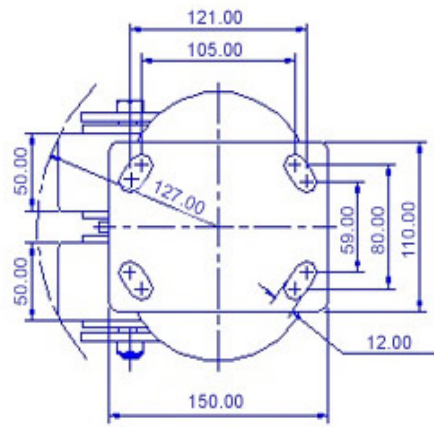

FRONT VIEW

TOP VIEW

ALL DIMENSIONS ARE IN "mm"

GRDDE-52S-MCNY