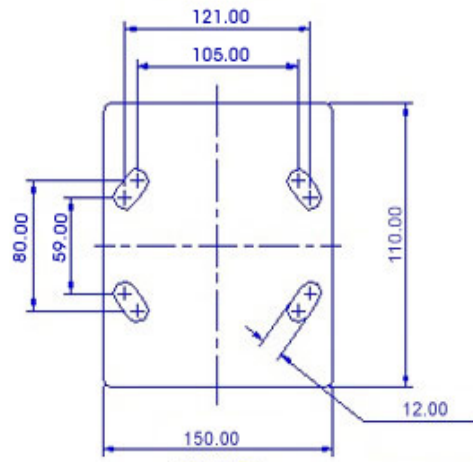

FRONT VIEW

TOP VIEW

ALL DIMENSIONS ARE IN "mm"

GRDDE-102R-SEB