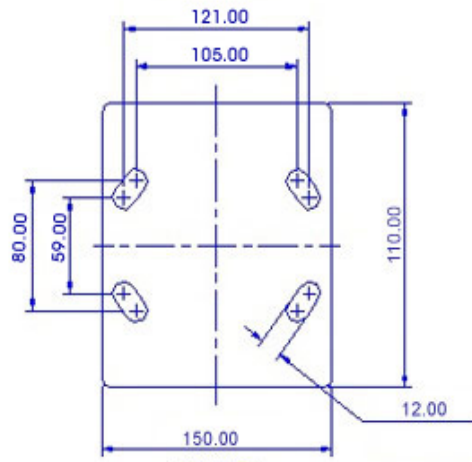

FRONT VIEW

TOP VIEW

ALL DIMENSIONS ARE IN "mm"

GRDDE-52R-SEB