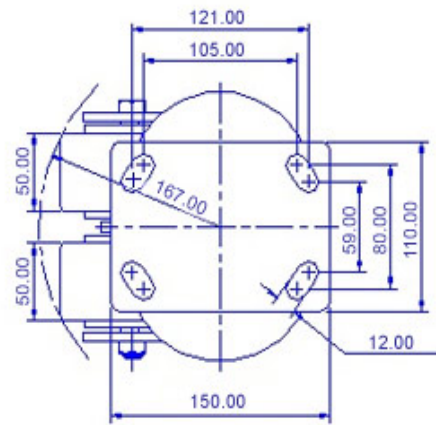

FRONT VIEW

TOP VIEW

ALL DIMENSIONS ARE IN "mm"

GRDDE-82S-SEB