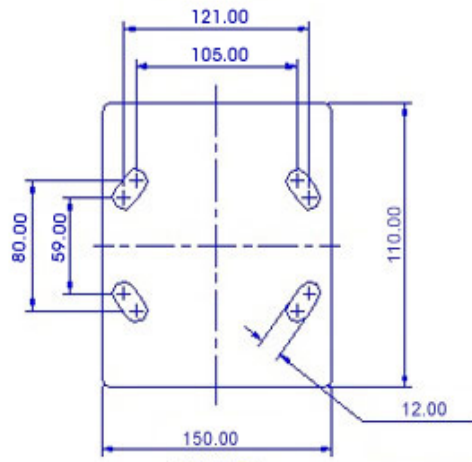

FRONT VIEW

TOP VIEW

ALL DIMENSIONS ARE IN "mm"

GRDDE-82R-SFS