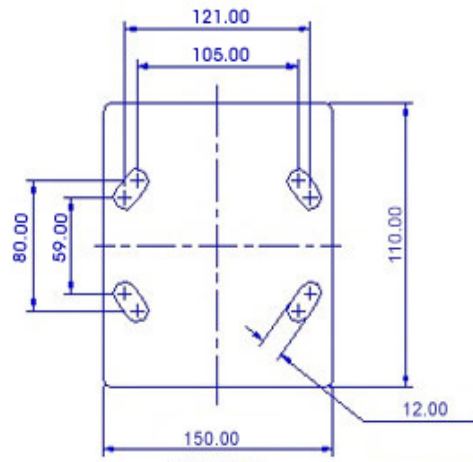

FRONT VIEW

TOP VIEW

ALL DIMENSIONS ARE IN "mm"

GRDDE-52R-SFS