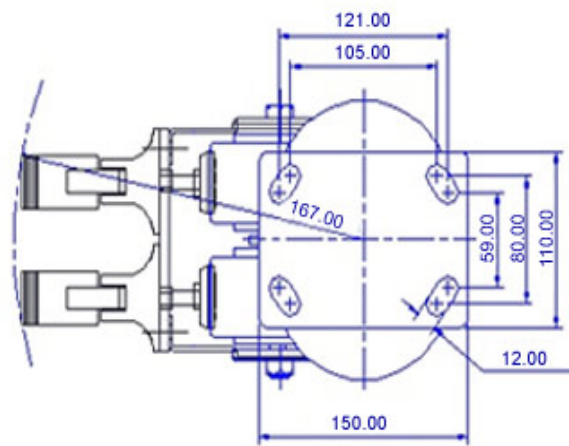

FRONT VIEW

TOP VIEW

ALL DIMENSIONS ARE IN "mm"

GRDDE-82S-SFS-WFB