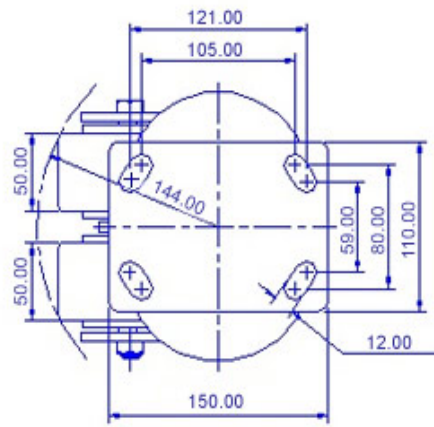

FRONT VIEW

TOP VIEW

ALL DIMENSIONS ARE IN "mm"

GRDDE-62S-SFS