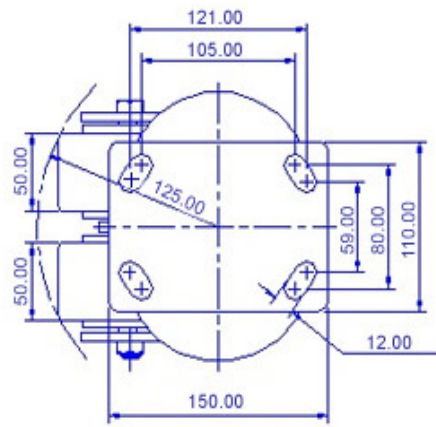

**FRONT VIEW**

**TOP VIEW**

ALL DIMENSIONS ARE IN "mm"

GRDDE-42S-SFS