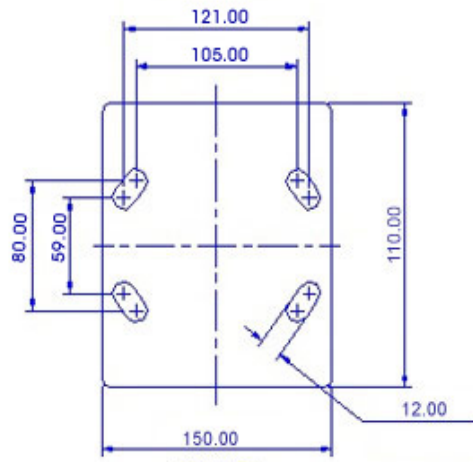

FRONT VIEW

TOP VIEW

ALL DIMENSIONS ARE IN "mm"

GRDDE-42R-SZS